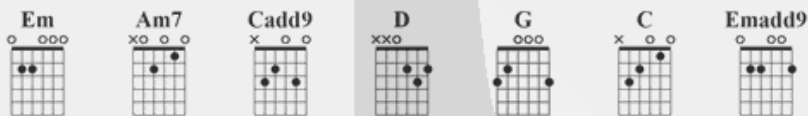

Animal Instinct

The Cranberries
Bury The Hatchet
 Guitarra / Electric Guitar

Standard tuning
 ♩ = 125

1 **Em** **Am7** **Cadd9** **D**

5 **Em** **Am7** **Cadd9** **D**

9 **Em** **Am7** **Cadd9** **D**

13 **Em** **Am7** **Cadd9** **D**