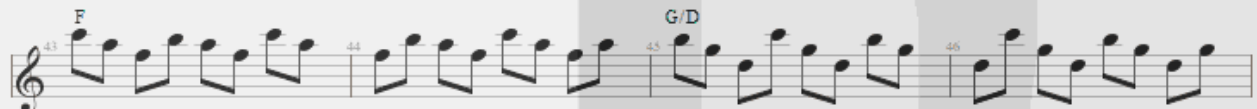

Pale Shelter

Tears For Fears
Tears Roll Down Greatest Hits 82-92
Guitarra / Electric Guitar

Standard tuning

$\text{♩} = 120$

Verse 2

Musical notation for measures 75-81. Chords: F (measures 78-79), D7 (measures 80-81).